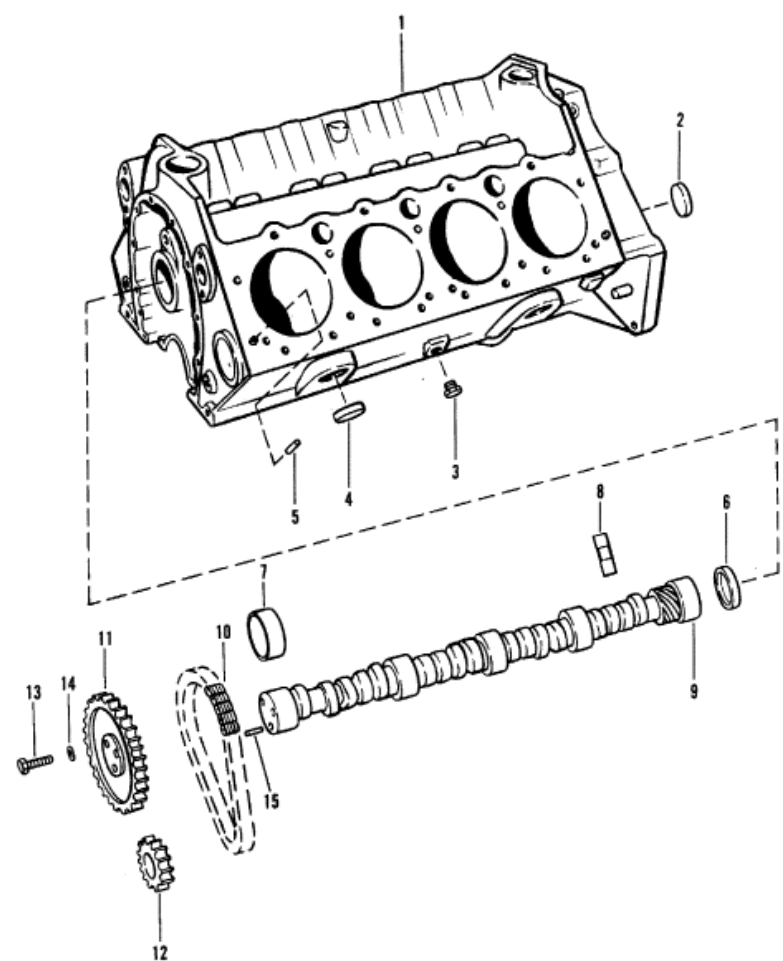

Parts List

Ref	Class	Part	Description	Qty	Comment	Footnote
1	841	8163	CYLINDER BLOCK ASSEMBLY	1		9
1	841	9549	CYLINDER BLOCK ASSEMBLY	1		8
2	22	48340	PLUG, EXPANSION (1-1/4")	2		
3	22	87238	DRAIN COCK, CYLINDER BLOC	2		
4	19	34270	PLUG, EXPANSION - CYLINDEF	8		
5	17	35465	PIN, DOWEL - BLOCK TO HEAD	4		
6	22	72640	PLUG, EXPANSION - CAMSHAF	1		
7	23	85674	BEARING UNIT, CAMSHAFT (SE	1		
8		72638	LIFTER, HYDRAULIC VALVE	16		
9	431	5943	CAMSHAFT	1		
10		35378	CHAIN, CAMSHAFT TIMING	1		
11	43	35338	SPROCKET, CAMSHAFT TIMING	1		
12	43	48338	SPROCKET, CRANKSHAFT TIMIN	1		
13	10	34505	BOLT, CAMSHAFT TIMING SHPR	3		
14	12	39167	WASHER, CAMSHAFT TIMING SF	3		
15	17	35312	PIN, CAMSHAFT SPROCKET	1		